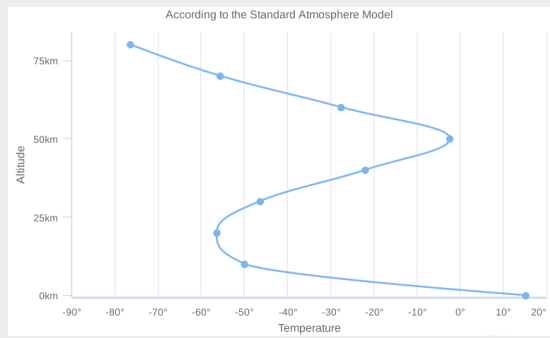

18 august

MON	TUE	WED	THU	FRI	SAT	SUN
29	30	31	1	2	3	4
5	6	7	8	9	10	11
12	13	14	15	16	17	18
19	20	21	22	23	24	25
26	27	28	29	30	31	1

Temperature, wind and snow

Monthly average temperature

Atmosphere temperature by altitude