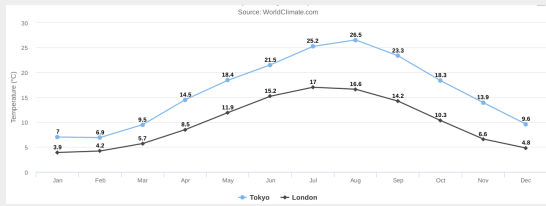

18 august

MON	TUE	WED	THU	FRI	SAT	SUN
29	30	31	1	2	3	4
5	6	7	8	9	10	11
12	13	14	15	16	17	18
19	20	21	22	23	24	25
26	27	28	29	30	31	1

Temperature, wind and snow

Monthly average temperature