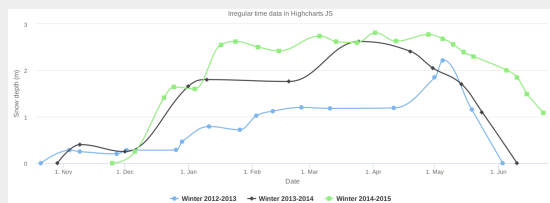

18 august

MON	TUE	WED	THU	FRI	SAT	SUN
29	30	31	1	2	3	4
5	6	7	8	9	10	11
12	13	14	15	16	17	18
19	20	21	22	23	24	25
26	27	28	29	30	31	1

Temperature, wind and snow

Monthly average temperature

Atmosphere temperature by altitude

July temperatures

Monthly average temperature

Wind speed during two days

Snow depth at Vikjafjellet Norway