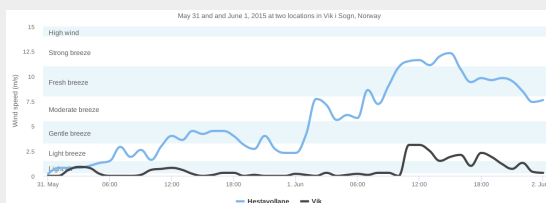

18 august

MON	TUE	WED	THU	FRI	SAT	SUN
29	30	31	1	2	3	4
5	6	7	8	9	10	11
12	13	14	15	16	17	18
19	20	21	22	23	24	25
26	27	28	29	30	31	1

Temperature, wind and snow

Monthly average temperature

Atmosphere temperature by altitude

July temperatures

Monthly average temperature

Wind speed during two days

Snow depth at Vikjafjellet Norway