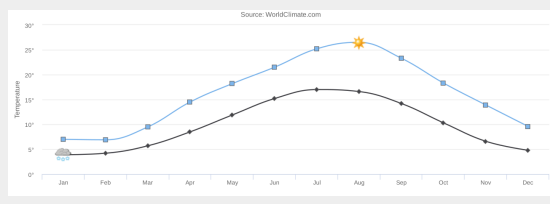

18 august

MON	TUE	WED	THU	FRI	SAT	SUN
29	30	31	1	2	3	4
5	6	7	8	9	10	11
12	13	14	15	16	17	18
19	20	21	22	23	24	25
26	27	28	29	30	31	1

Temperature, wind and snow

Monthly average temperature

Atmosphere temperature by altitude

July temperatures

Monthly average temperature

Wind speed during two days

Snow depth at Vikjafjellet Norway