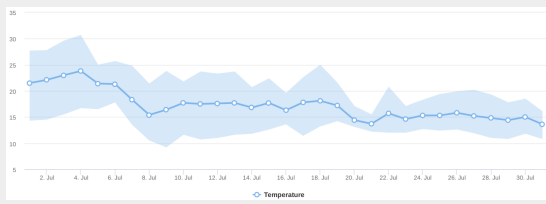

18 august

MON	TUE	WED	THU	FRI	SAT	SUN
29	30	31	1	2	3	4
5	6	7	8	9	10	11
12	13	14	15	16	17	18
19	20	21	22	23	24	25
26	27	28	29	30	31	1

Temperature, wind and snow

Monthly average temperature

Atmosphere temperature by altitude